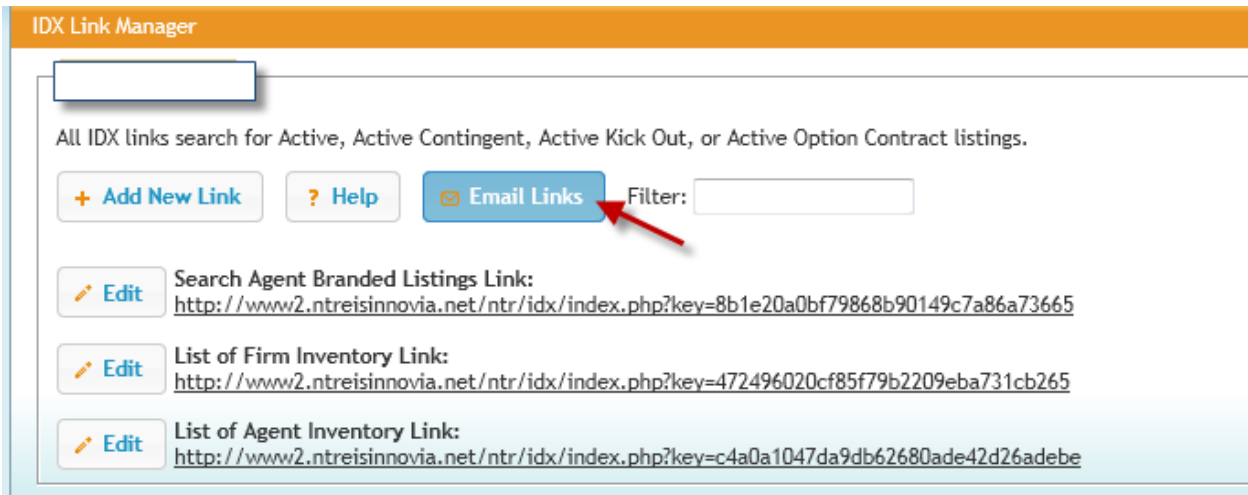

InnoVia IDX Solution

You will learn how to:

- Create IDX links and generate email

Your REALTOR® Association can provide more support/training. [Contact your Association](#)

Log into NTREIS InnoVia –under Maintenance (as an agent) - Choose IDX Link Manager.

If your broker has given permission for agents to use the IDX link you will go to the set up page for the IDX. (If the broker has not please contact your broker to allow the links to be generated by the agent) The standard links will be available to edit, add a new custom link or email.