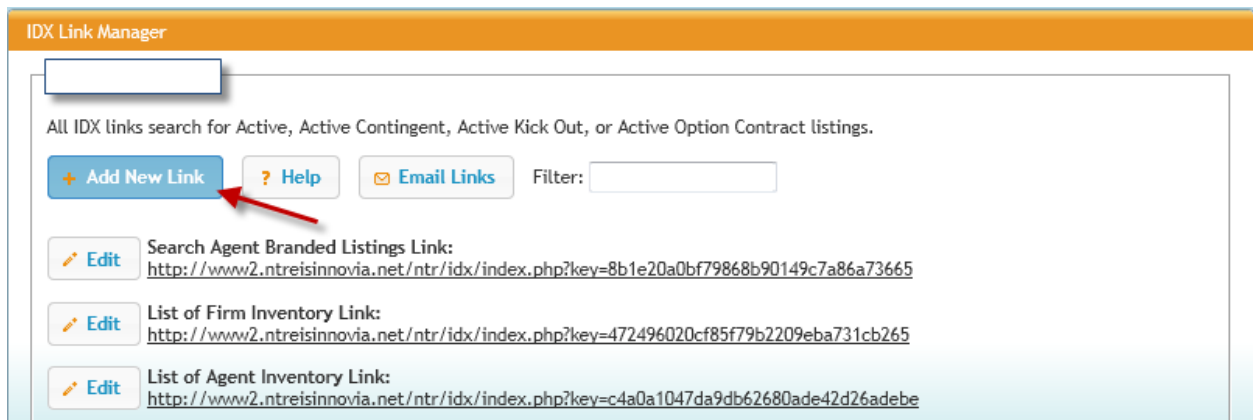

To Add New Link the agent must first create a custom link in InnoVia and then access it to be added to the IDX links.