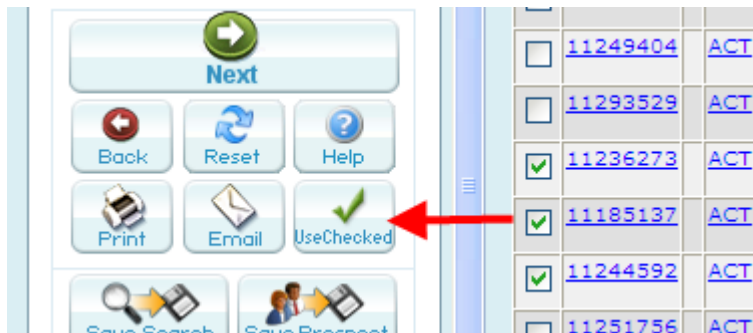

Using the Checked Tool Options

Once you have run a search in InnoVia, there are several useful tools all located in the same place, via the **Use Checked** button on the left.

Simply check off the listing you are working with, and click the **Use Checked** button

You will learn how to:

- Use the tool “Checked” button in InnoVia

Your REALTOR® Association can provide more support/training.
[Contact your Association](#)

Use Checked Options

Print – Prints the selected listings (be sure to choose a sort and display option as well)